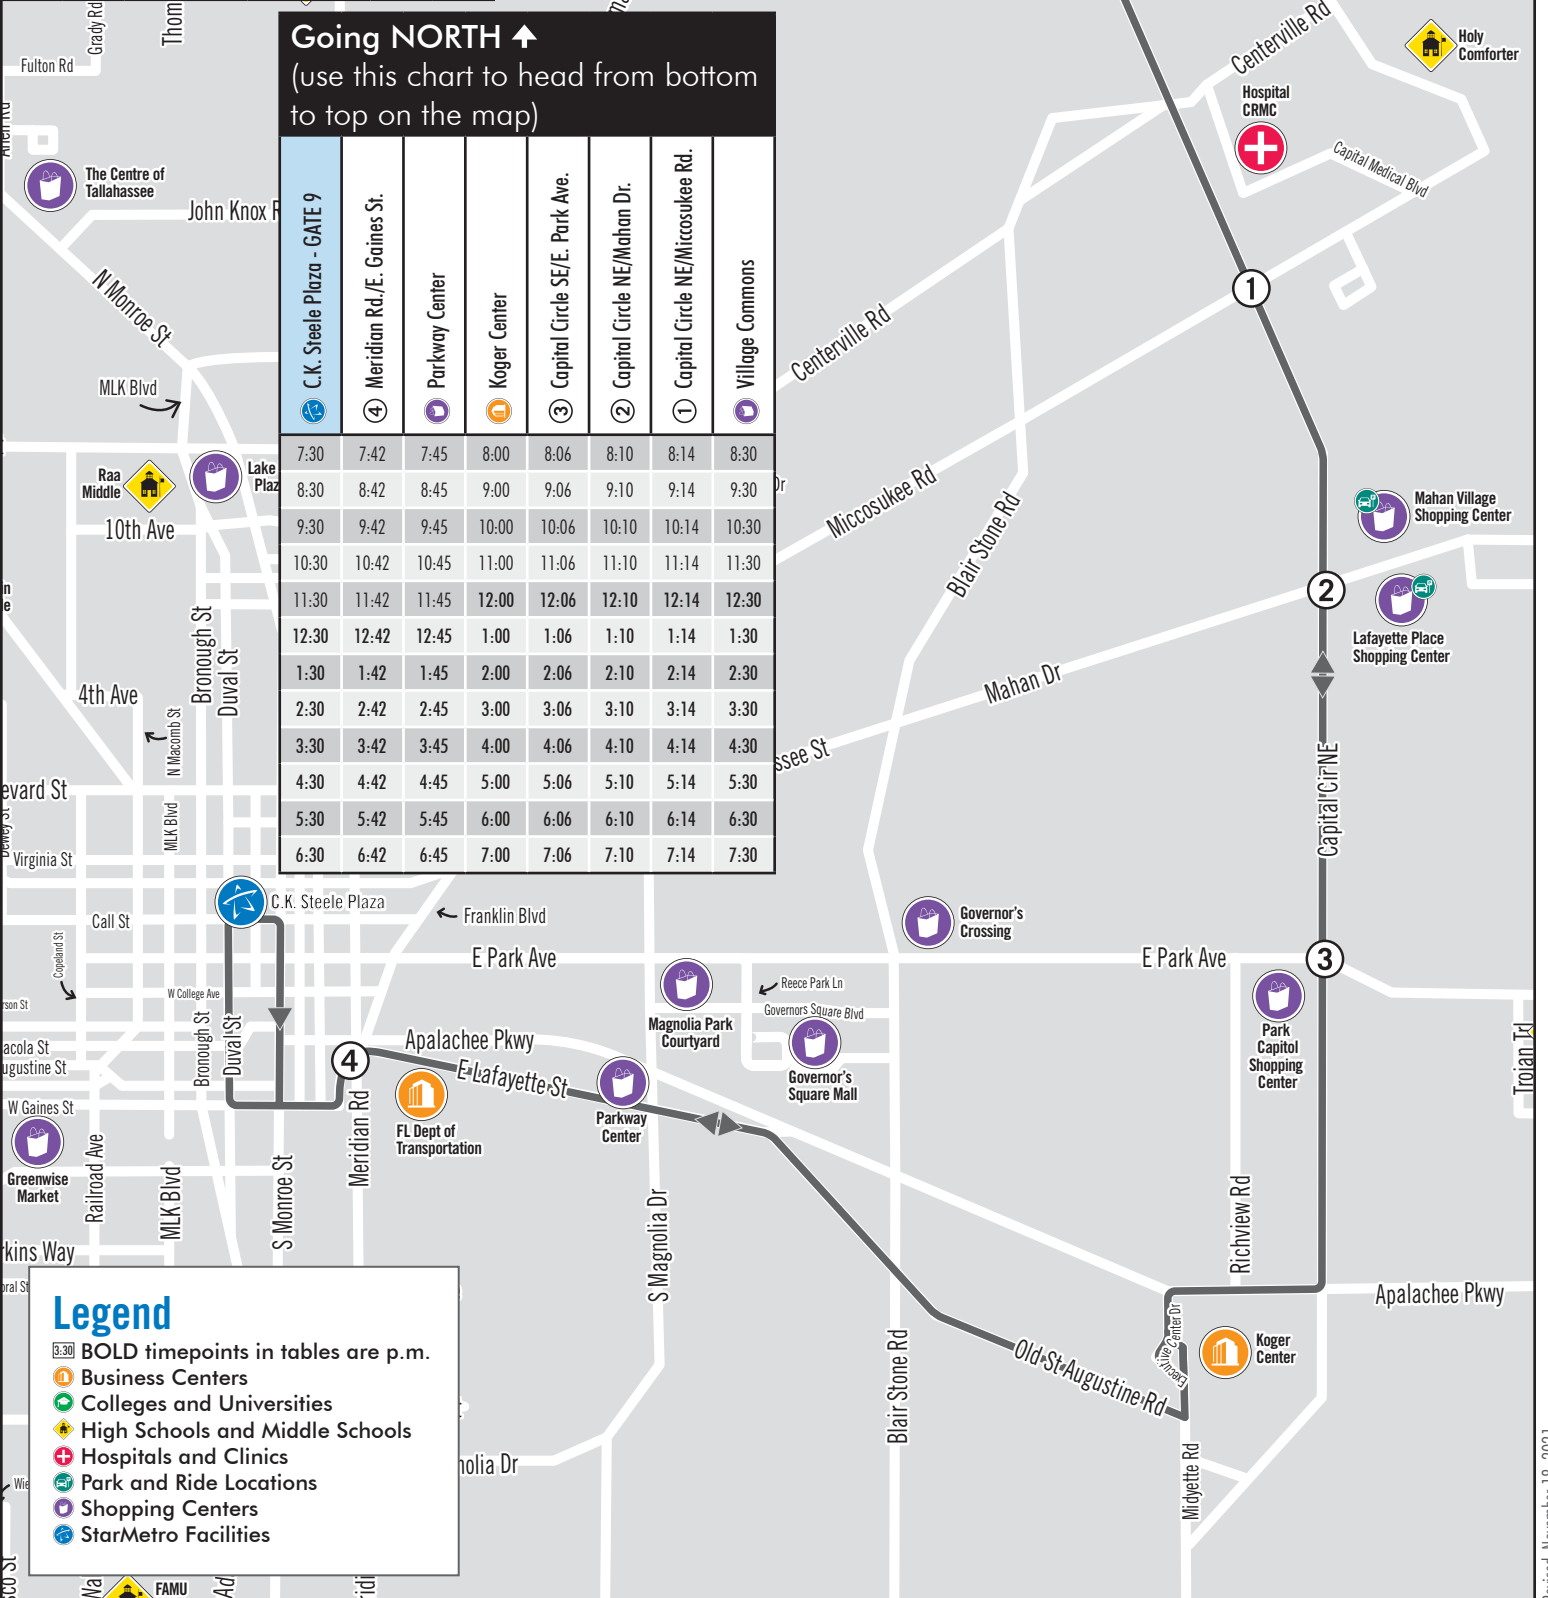

Red Hills Route (Saturdays)

C.K. Steele Plaza, Koger Center, Capital Circle NE, Village Commons
Saturday (7:30 a.m. - 7:30 p.m.) | Bus comes every: **60 min**

Going SOUTH ↓
(use this chart to head from top to bottom on the map)

Village Commons	Capital Circle NE/Micosukee Rd.	Capital Circle NE/Mahan Dr.	Capital Circle SE/E. Park Ave.	Koger Center	Parkway Center	Meridian Rd./E. Madison St.	C.K. Steele Plaza - GATE 9
7:30	7:40	7:42	7:46	8:00	8:08	8:10	8:30
8:30	8:40	8:42	8:46	9:00	9:08	9:10	9:30
9:30	9:40	9:42	9:46	10:00	10:08	10:10	10:30
10:30	10:40	10:42	10:46	11:00	11:08	11:10	11:30
11:30	11:40	11:42	11:46	12:00	12:08	12:10	12:30
12:30	12:40	12:42	12:46	1:00	1:08	1:10	1:30
1:30	1:40	1:42	1:46	2:00	2:08	2:10	2:30
2:30	2:40	2:42	2:46	3:00	3:08	3:10	3:30
3:30	3:40	3:42	3:46	4:00	4:08	4:10	4:30
4:30	4:40	4:42	4:46	5:00	5:08	5:10	5:30
5:30	5:40	5:42	5:46	6:00	6:08	6:10	6:30
6:30	6:40	6:42	6:46	7:00	7:08	7:10	7:30

Going NORTH ↑
(use this chart to head from bottom to top on the map)

C.K. Steele Plaza - GATE 9	Meridian Rd./E. Gaines St.	Parkway Center	Koger Center	Capital Circle SE/E. Park Ave.	Capital Circle NE/Mahan Dr.	Capital Circle NE/Micosukee Rd.	Village Commons
7:30	7:42	7:45	8:00	8:06	8:10	8:14	8:30
8:30	8:42	8:45	9:00	9:06	9:10	9:14	9:30
9:30	9:42	9:45	10:00	10:06	10:10	10:14	10:30
10:30	10:42	10:45	11:00	11:06	11:10	11:14	11:30
11:30	11:42	11:45	12:00	12:06	12:10	12:14	12:30
12:30	12:42	12:45	1:00	1:06	1:10	1:14	1:30
1:30	1:42	1:45	2:00	2:06	2:10	2:14	2:30
2:30	2:42	2:45	3:00	3:06	3:10	3:14	3:30
3:30	3:42	3:45	4:00	4:06	4:10	4:14	4:30
4:30	4:42	4:45	5:00	5:06	5:10	5:14	5:30
5:30	5:42	5:45	6:00	6:06	6:10	6:14	6:30
6:30	6:42	6:45	7:00	7:06	7:10	7:14	7:30

Legend

- 8:30** BOLD timepoints in tables are p.m.
- Business Centers
- Colleges and Universities
- High Schools and Middle Schools
- Hospitals and Clinics
- Park and Ride Locations
- Shopping Centers
- StarMetro Facilities